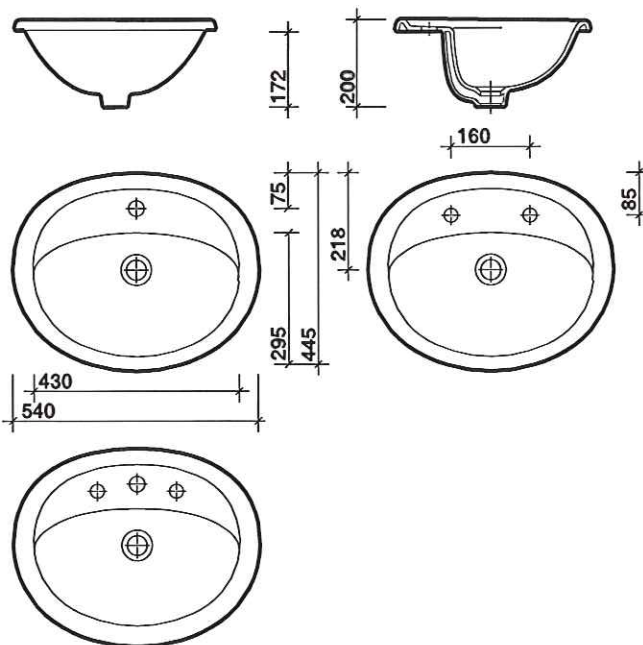

# advent 540 countertop

completely concealed plumbing  
co-ordinating Advent range

Advent 540 x 445mm countertop basin

## washbasin

Countertop 540 x 445mm:  
including temp and box:

- 1 centre tap hole
- 2 tap holes
- 3 tap holes

AD4531..  
AD4532..  
AD4533..

## material

Vitreous china.

## fixings

Self rimming basin sealed to unit with silicone building sealant (not provided). Template and instructions are provided with basin.

All measurements shown are in millimetres. Drawing sizes are not to scale.